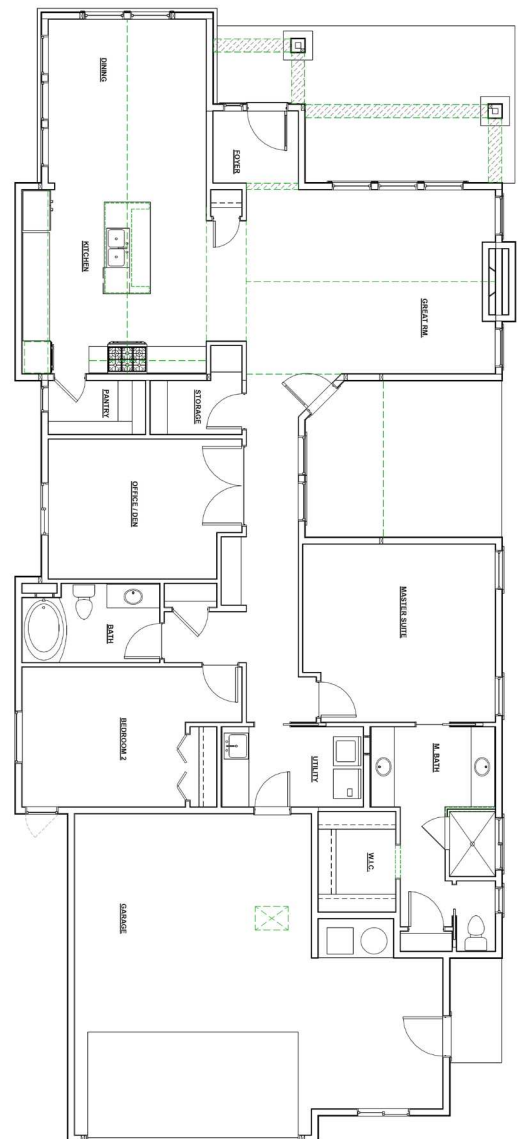

THE PEACHTREE

Welcome to the Peachtree! This dreamy cottage design features high-pitched vaults throughout the great room, kitchen and dining areas! Displayed within the chef's kitchen is a stainless steel 4-piece Bosch appliance package, gorgeous slabs of granite, and custom alder cabinetry! There is no shortage of storage with a walk-in pantry, an oversized utility closet, a custom mud bench and oversized garage!

The master suite is a special retreat, featuring coffered ceilings, dual 6' custom vanities and a walk-in tiled shower!

Multiple patio settings provide an abundance of outdoor living space!

Boise Building Company custom upgrades include engineered hardwood flooring through the entire great room, lifetime warranted windows, an efficient insulation and HVAC package, upgraded trim carpentry and designer finishes on every house!

Details

- 1920 Square Feet
- 3 Bedrooms
- 2 Baths
- 2 Garage Plus Storage Area