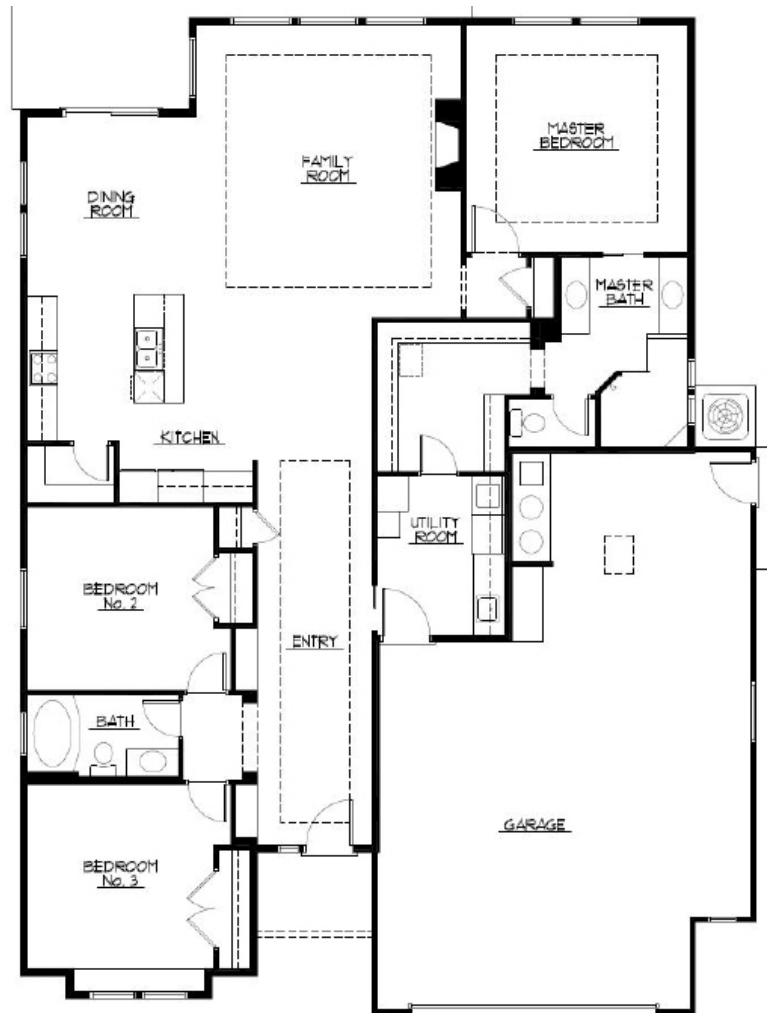

THE PINEHURST

Welcome to the Pinehurst where you can downsize without the sacrifice! This single level plan was designed to showcase prized furniture and art! From the expansive entry to the spacious kitchen and great room, each room provides luxurious living comfort.

The great room features hardwoods throughout, abundant windows and a cozy stone fireplace! The kitchen is anchored by a 7' island, and is loaded with abundant cabinets, pull out drawers, a 4-piece Whirlpool appliance package, gorgeous granite and custom woodwork.

The master suite pampers new owners with dual vanities, an oversized tiled shower, and a walk-in closet conveniently connected to the utility room!

Boise Building Company trademark qualities shine throughout!

Details

2025 Square Feet

3 Bedrooms

2 Baths

Triple Garage

BOISE BUILDING
COMPANY