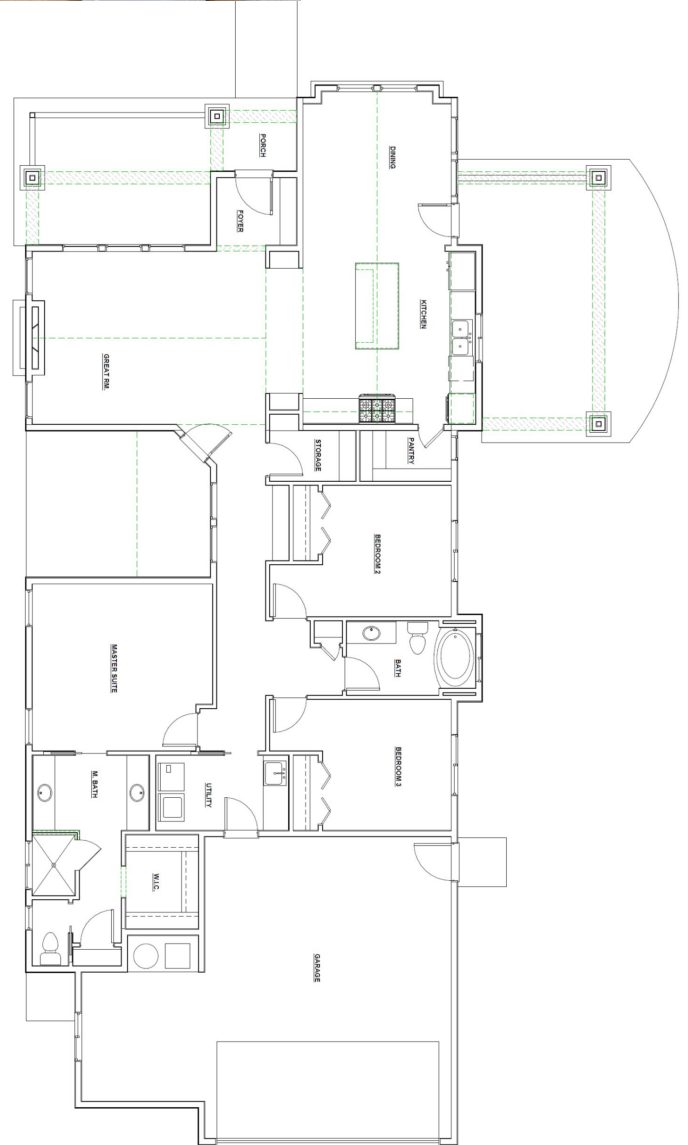

THE CORNER PEACHTREE

Welcome to the Corner Peachtree! This dreamy cottage design features high-pitched vaults throughout the great room, kitchen and dining areas! Displayed within the chef's kitchen is a stainless steel 4-piece Bosch appliance package, gorgeous slabs of granite, and custom alder cabinetry! There is no shortage of storage with a walk-in pantry, an oversized utility closet, a custom mud bench and oversized garage!

The master suite is a special retreat, featuring coffered ceilings, dual 6' custom vanities and a walk-in tiled shower!

Multiple patio settings provide an abundance of outdoor living space!

Boise Building Company custom upgrades include engineered hardwood flooring through the entire great room, lifetime warranted windows, an efficient insulation and HVAC package, upgraded trim carpentry and designer finishes on every house!

Details

- 1878 Square Feet
- 3 Bedrooms
- 2 Baths
- 2 Car Garage Plus Storage Area